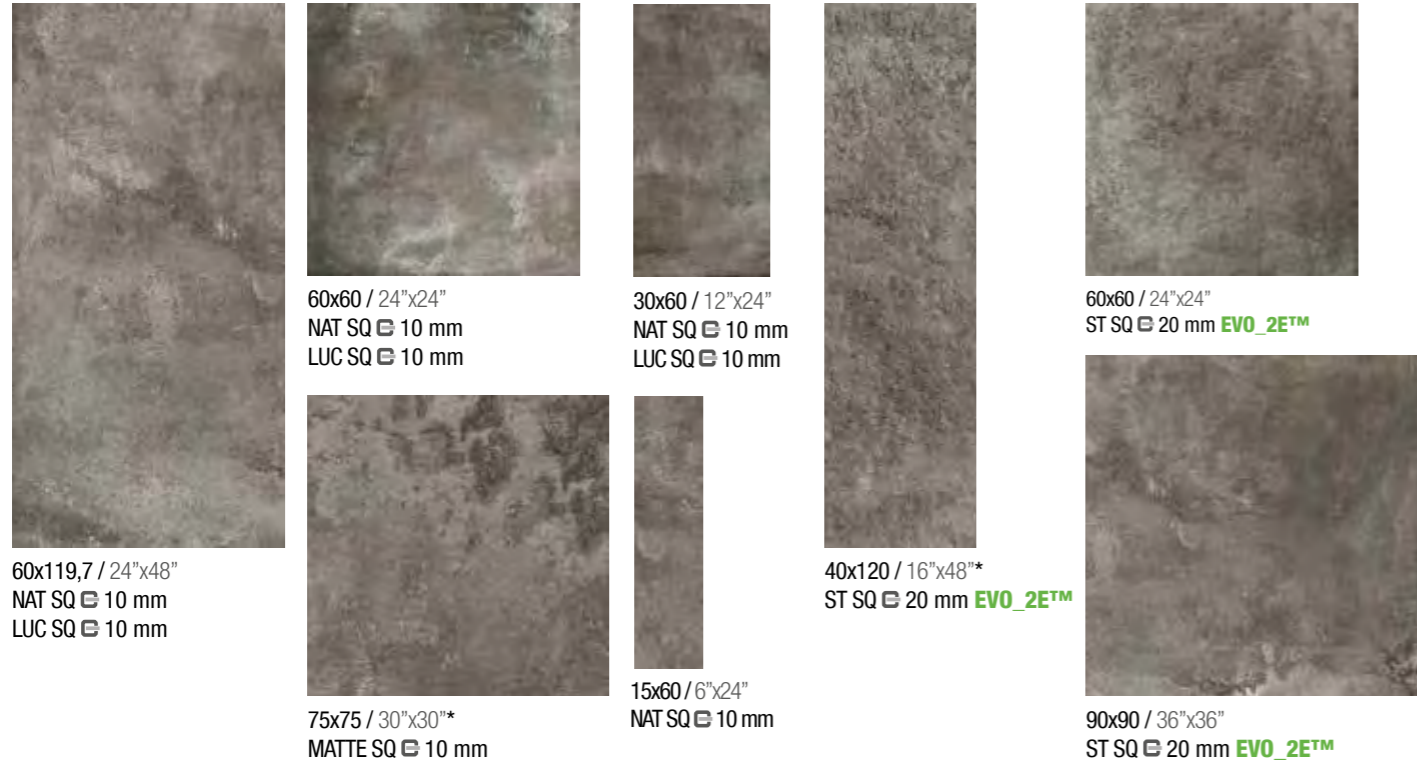

Stucchi consigliati - Recommended grouts

KERA/KOLL

MAPEI

03 Grigio Perla

110 Manhattan

DARK OF 03

OFFICINE

60x119,7 / 24"x48"
NAT SQ \square 10 mm
LUC SQ \square 10 mm