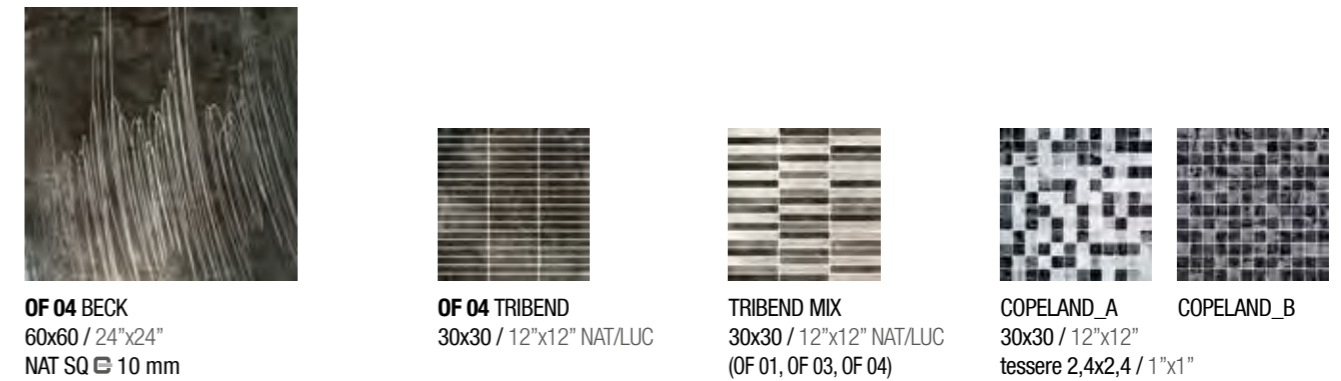

OF 04 BECK
60x60 / 24"x24"
NAT SQ $\square$ 10 mm

OF 04 TRIBEND
30x30 / 12"x12" NAT/LUC

TRIBEND MIX
30x30 / 12"x12" NAT/LUC
(OF 01, OF 03, OF 04)

COPELAND_A COPELAND_B
30x30 / 12"x12"
tessere 2,4x2,4 / 1"x1"

BACCHETTA ALLUMINIO
1x60 / 2 1/5"x24"

BACCHETTA GLITTER ARGENTO
0,5x60 / 1/5"x24"

NAT: Naturale:
Natural - Natur/unpoliert - Naturelle - Natural - Натуральный

LUC: Lucida
Glossy - Lucida - Lucida - Lustrado - Блестящая

ST: Strutturata:
Structured - Strukturiert - Structuré - Estructurado - Труктурированный

Stucchi consigliati - Recommended grouts

KERA/KOLL

MAPEI

06 Nero

120 Nero