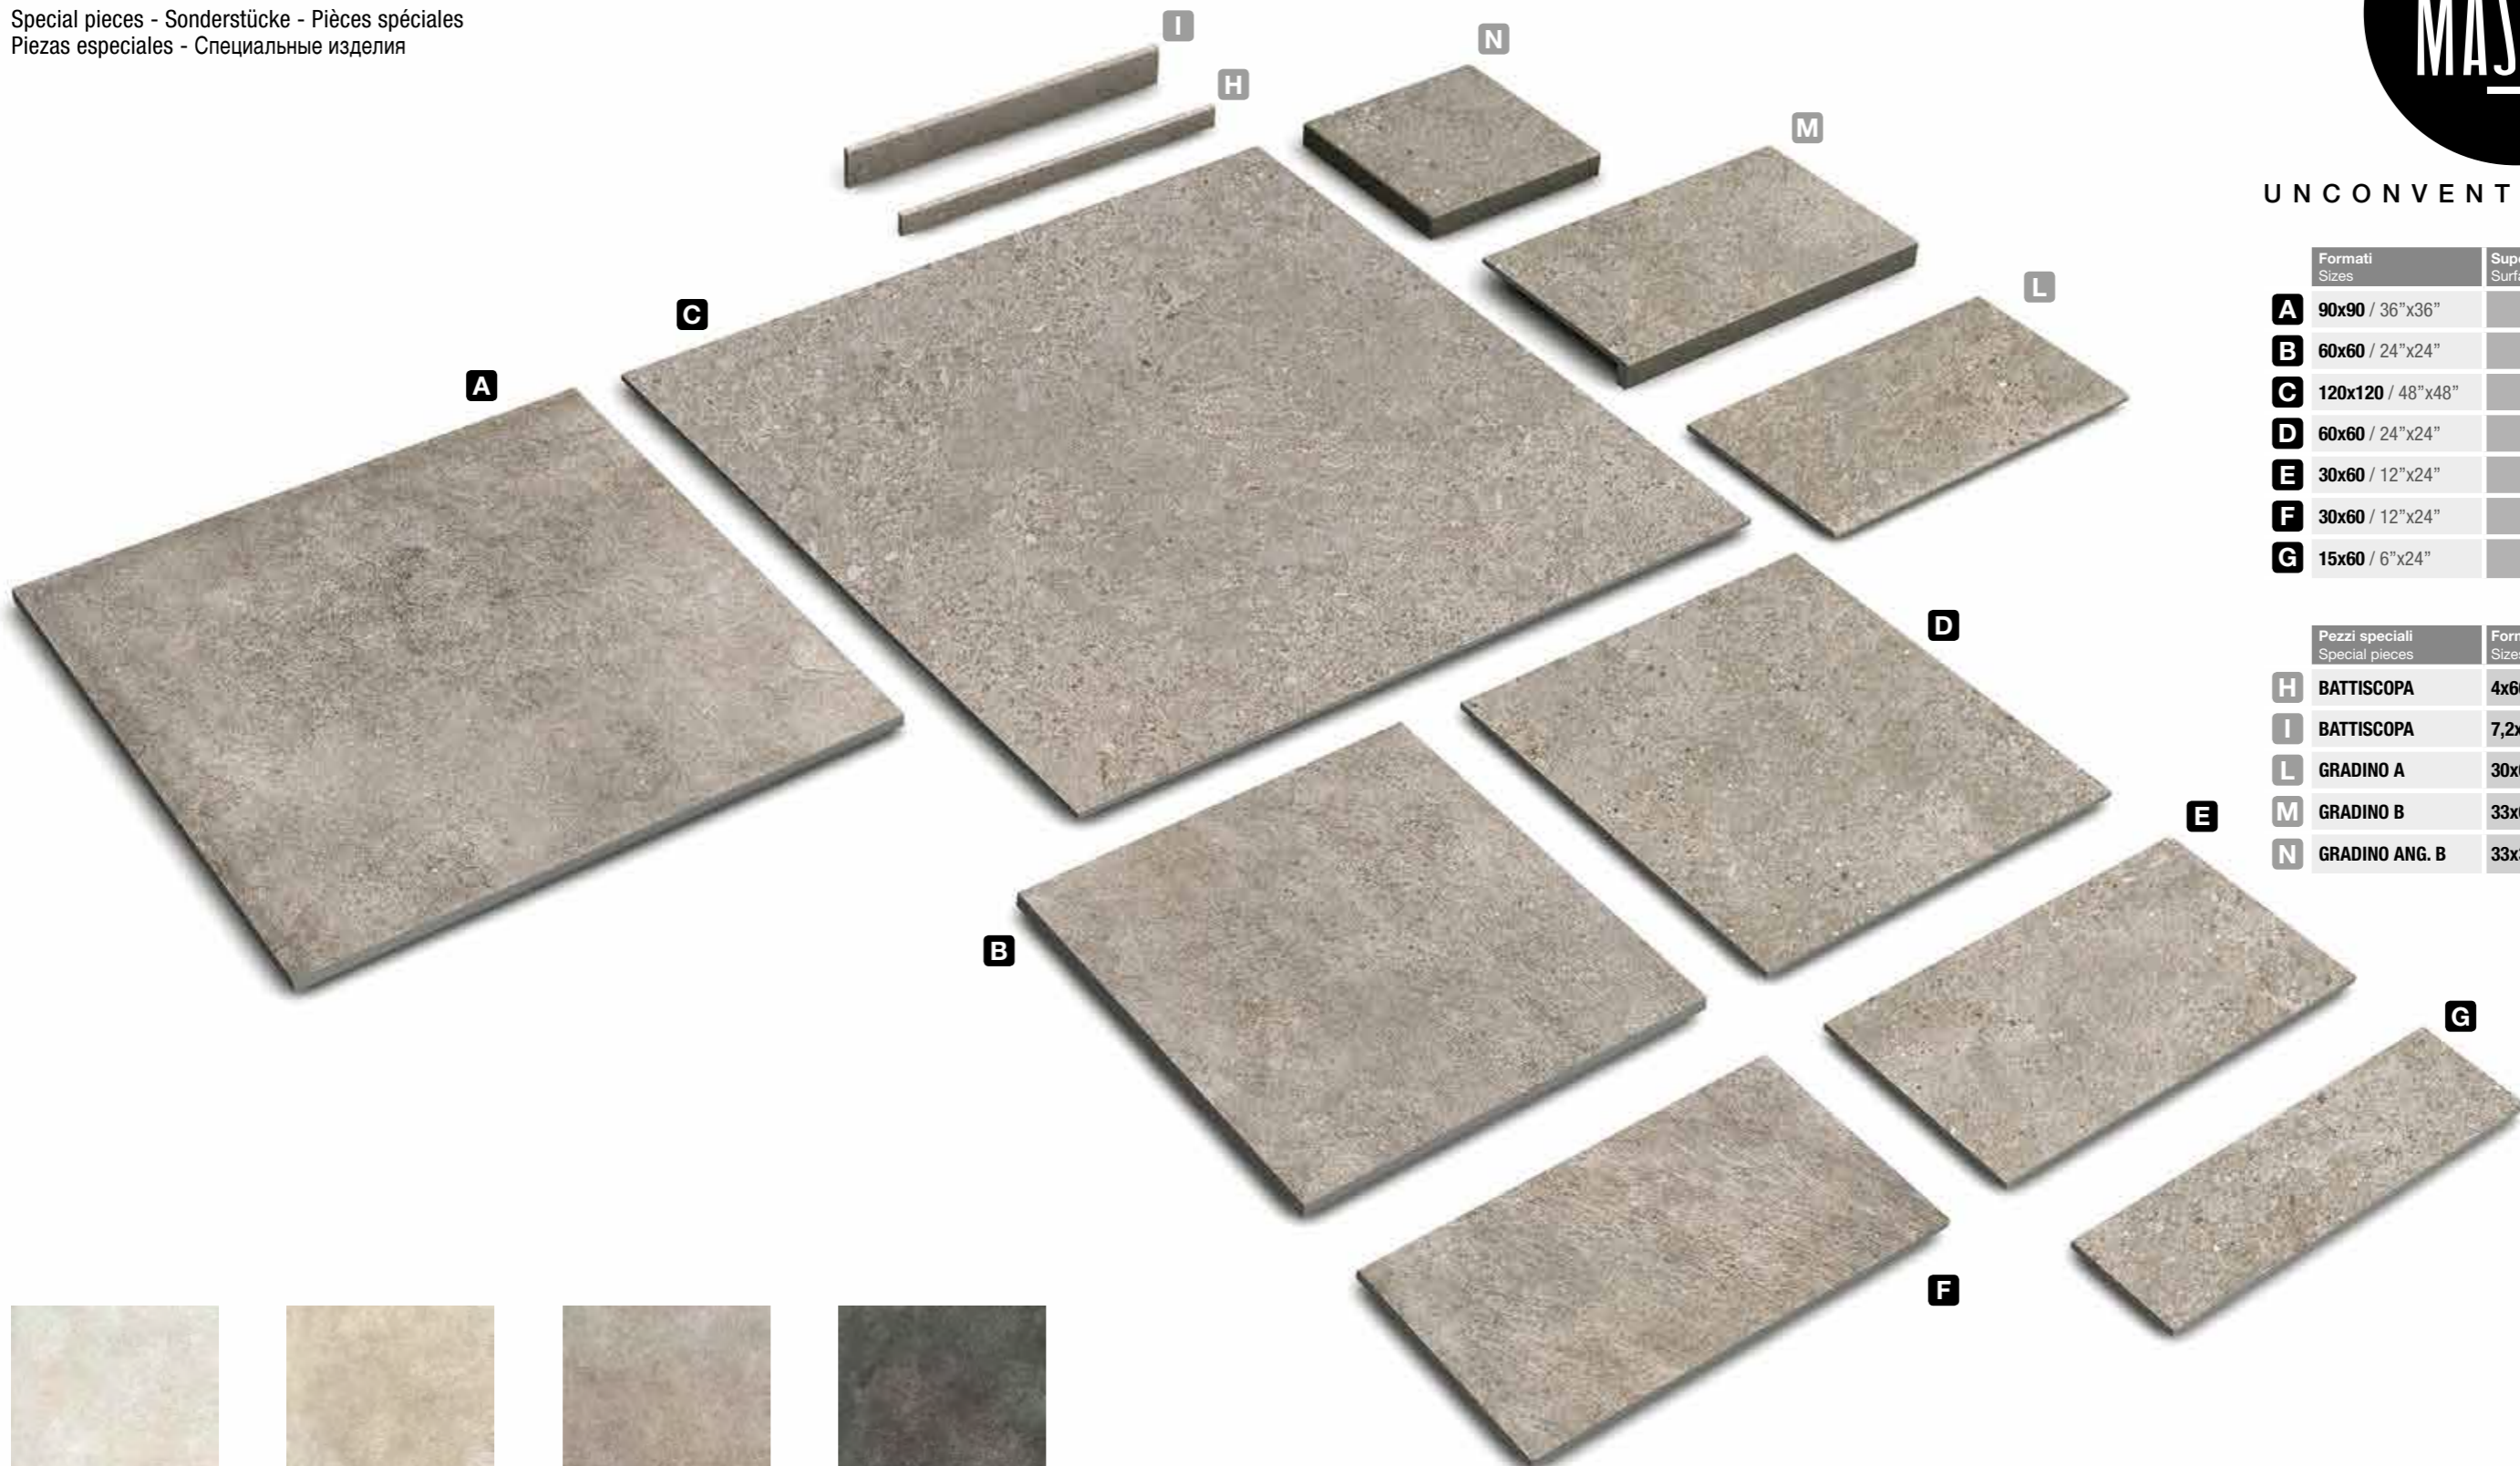

UNCONVENTIONAL LOOK

Formati Sizes	Superficie Surface	Spessore Thickness
A 90x90 / 36"x36"	EVO_2/E™ ST SQ	20 mm
B 60x60 / 24"x24"	EVO_2/E™ ST SQ	20 mm
C 120x120 / 48"x48"	NAT SQ	9 mm
D 60x60 / 24"x24"	NAT SQ	9 mm
E 30x60 / 12"x24"	NAT SQ	9 mm
F 30x60 / 12"x24"	ST SQ	9 mm
G 15x60 / 6"x24"	NAT SQ	9 mm

Pezzi speciali Special pieces	Formati Sizes	Superficie Surface
H BATTISCOPA	4x60 / 1³/₈"x24"	NAT
I BATTISCOPA	7,2x60 / 2⁷/₈"x24"	NAT
L GRADINO A	30x60 / 12"x24"	NAT
M GRADINO B	33x60 / 13¹/₈"x24"	NAT
N GRADINO ANG. B	33x33 / 13¹/₈"x13¹/₈"	NAT

SQUARE MP 01

WAY MP 02

BLOCK MP 03

ROAD MP 04

NAT: Naturale - Natural - Natur/unpoliert - Naturelle - Natural - Натуральный
ST: Strutturata - Structured - Strukturiert - Structuré - Estructurado - Труктурированный